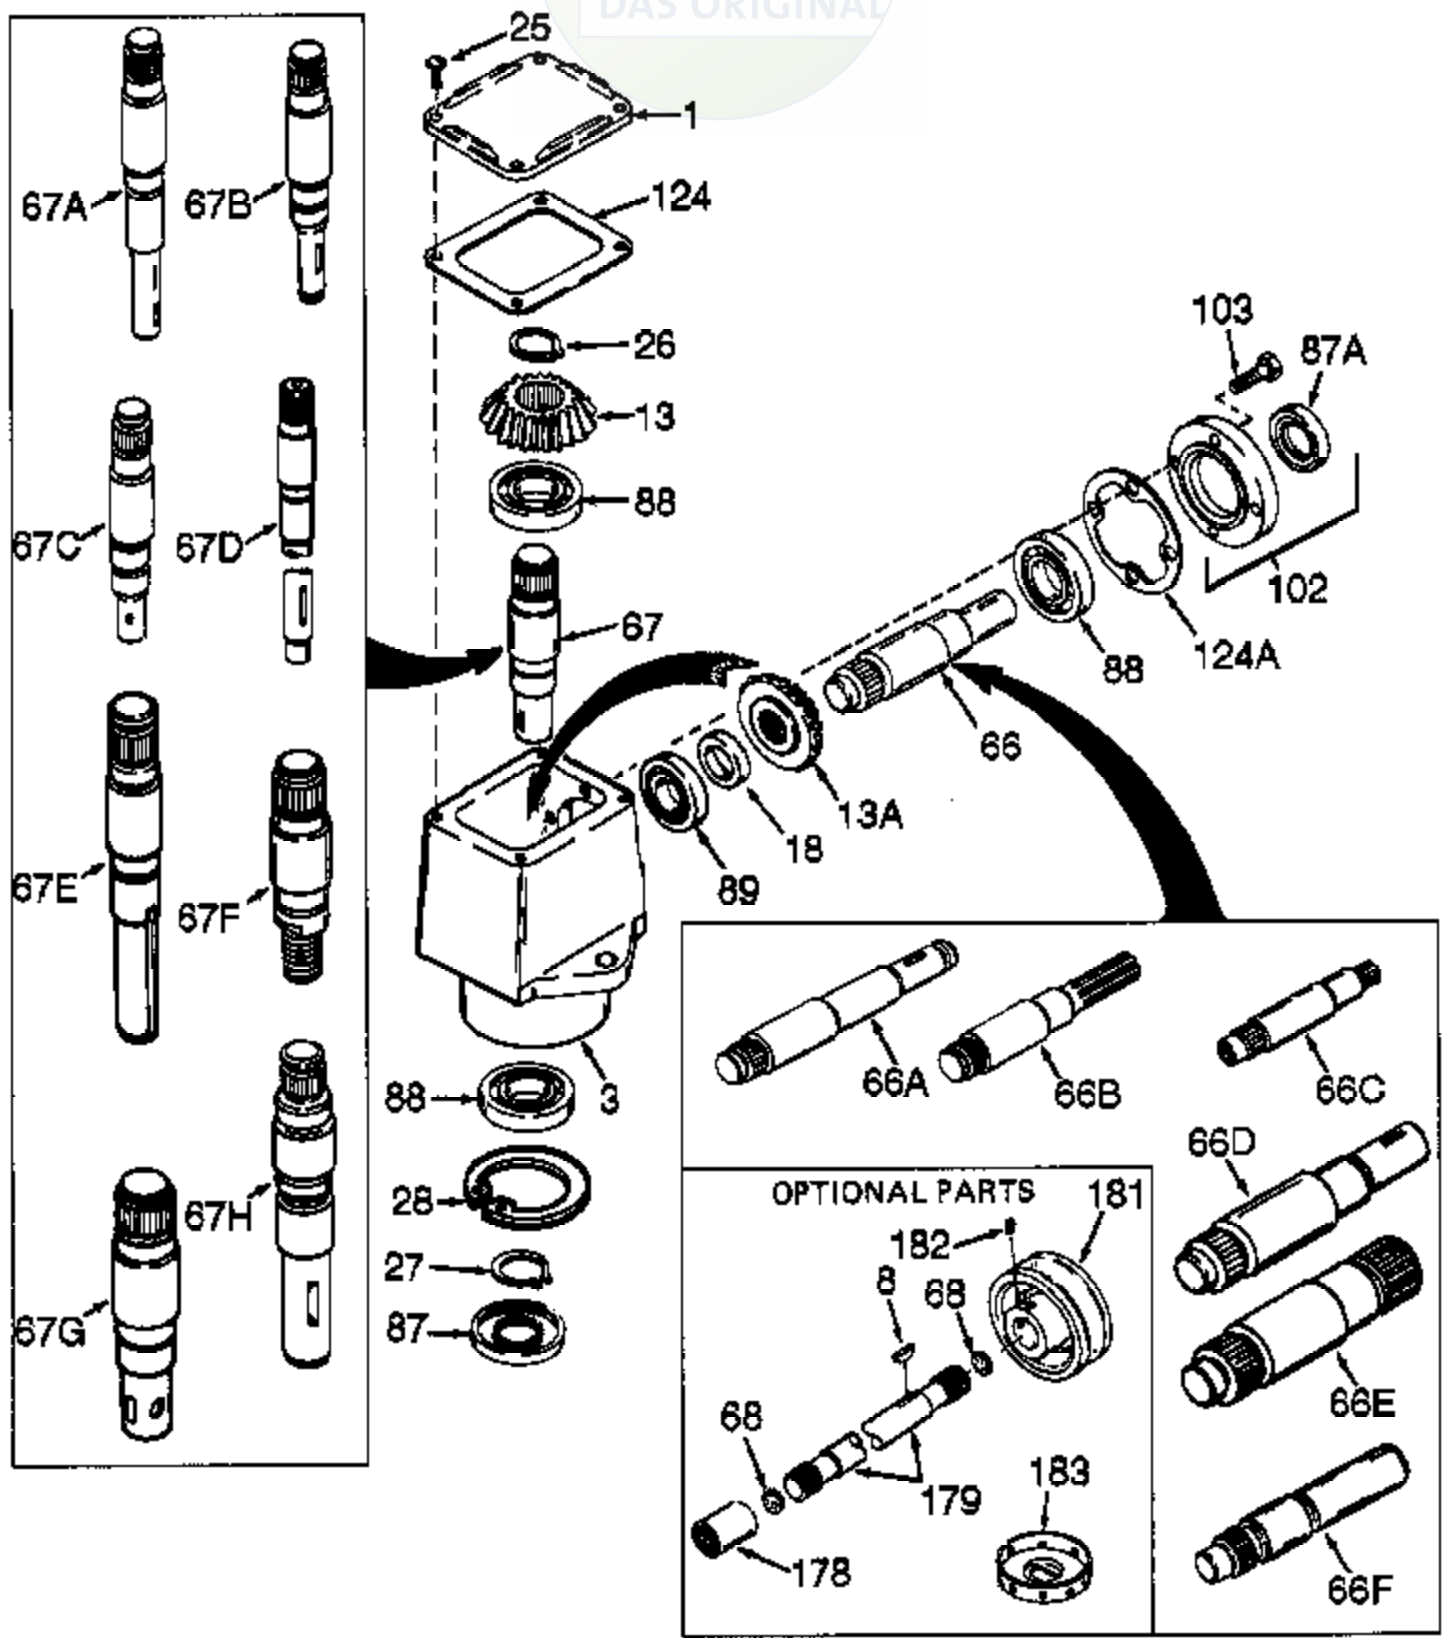

ILLUSTRATION SHOWS TYPICAL PARTS ONLY. ORDER BY PART NUMBER. PARTS NOT LISTED ARE SUPPLIED BY OEM.

Ref #	Part Number	Qty	Description
1	772035		Left Hand Cover
3	770026A		Right Angle Drive Housing
8	792057		Key (With lug extensions)
8	792047		Woodruff Key #9
13	778046		Miter Gear (22 teeth)(7/8" ID)
13A	778046		Miter Gear (22 teeth)(7/8" ID)
25	792025		Screw, 10-24 x 1/2"
26	788018		Snap Ring
27	788019		Snap Ring
66B	776176		Input Shaft (5-19/32" long)
67B	776177		Output Shaft (4-41/64" long)
68	788039		Felt Disc
87	788029		Oil Seal
87A	788031	RAD-3249-PEERLESS	Oil Seal
88	780034		Ball Bearing
89	780024		Ball Bearing
102	786029		Retainer Cap & Seal (Incl. 87A & 103)
103	792026		Screw, 1/4-20 x 7/8"
124A	788030B		Cap Gasket
124	788028		Cover Gasket
177A	XXXXX		(Not included with head assembly.)
177	XXXXX		THE FOLLOWING ARE OPTIONAL PARTS:
178	786028		Coupling (1-1/2" long)
178	786031		Coupling (1-5/16" long)
179	XXXXX		Input Connector Shaft
181	786030		Sheave (3-1/4" Dia.)
181	786059		Sheave (4" Dia.)
182	792027		Set Screw, 5/16-24 x 1/4
183	786044		Shield